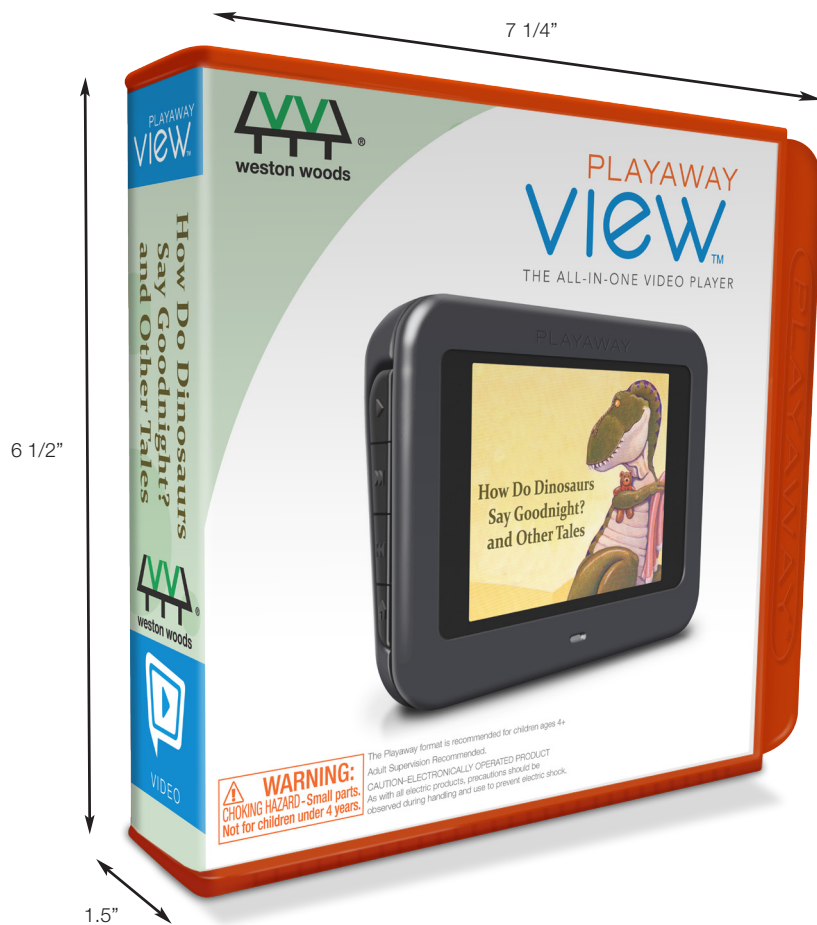

THE PACKAGING

Playaway View's packaging is durable, easy to circulate and patron-friendly. Basically, everything you've come to expect from Playaway.

FEATURES

1. **One-Time[™] Lock:** This optional plastic lock can stay in the case even when it is unlocked
2. **AC Adaptor Compartment:** Location of AC adaptor necessary for charging the View
3. **How-to Play Instructions:** Includes shortcuts
4. **Safety Information:** Product safety information printed on the inside of the packaging insert